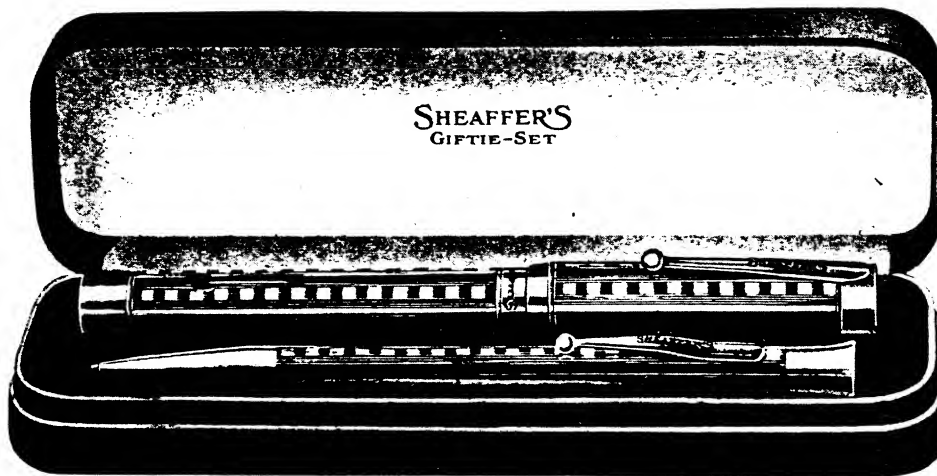

Sheaffer's Giftie Sets

Regular length—pen five inches, pencil five inches

Set No.	Pcl. No.	Pcl. Price	Pen No.	Pen Price	Set Price
C4—CE—Yellow Gold Filled		$ 4.00	36EC—Yellow Gold Filled	$ 9.50	$13.50
*D4—DE—Solid Green Gold		18.00	366EC—Solid Green Gold	35.00	50.00